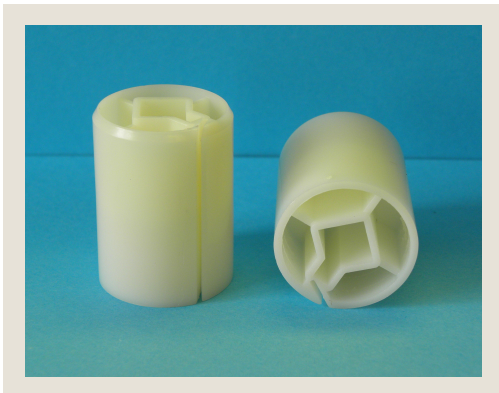

35mm Range

Order Code:	35.A
Raw Material:	Polypropylene (PP)
Thread Form:	N/A
Internal Diameter:	34.45mm
External Diameter:	36.50mm
External Height:	30.15mm
Torque:	N/A
Box Quantity:	800 per Box

Order Code:	35.CSK
Raw Material:	ABS
Application:	Photography
Thread Form:	N/A
Internal Diameter	8.05mm
External Diameter:	25.80mm
External Height:	34.95mm
Torque:	N/A
Box Quantity:	1250 per Box

Wad Types:
35.A Clip On Product only